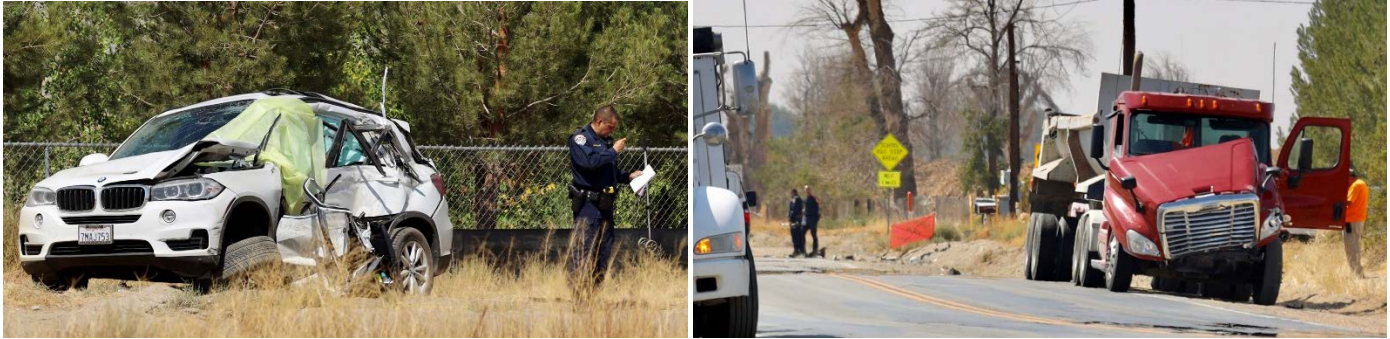

NEWS

News Headlines 09/04/2020

- SUV Driver killed in crash involving big rig on El Mirage Road

SUV Driver killed in crash involving big rig on El Mirage Road

Gabriel D. Espinoza, Victor Valley News Group

Posted: September 3, 2020

(Gabriel D. Espinoza, VVNG.com)

EL MIRAGE, Calif. (VVNG.com) — One person was killed in a crash Thursday afternoon near Adelanto.

The crash was reported as a big rig versus a white sedan at 1:08 p.m. September, 3rd, 2020 on the 4200 block of El Mirage Road.

San Bernardino County Fire personal arrived on scene and pronounced the driver of the white BMW SUV deceased.

According to CHP logs, the “family was notified by others” of the BMW driver’s involvement in the crash. The driver of the semi-truck was not injured.

El Mirage Road was closed and all traffic was diverted onto northbound Sheep Creek Road while CHP officials investigated the collision.

<https://www.vvng.com/suv-driver-killed-in-crash-involving-big-rig-on-el-mirage-road/>